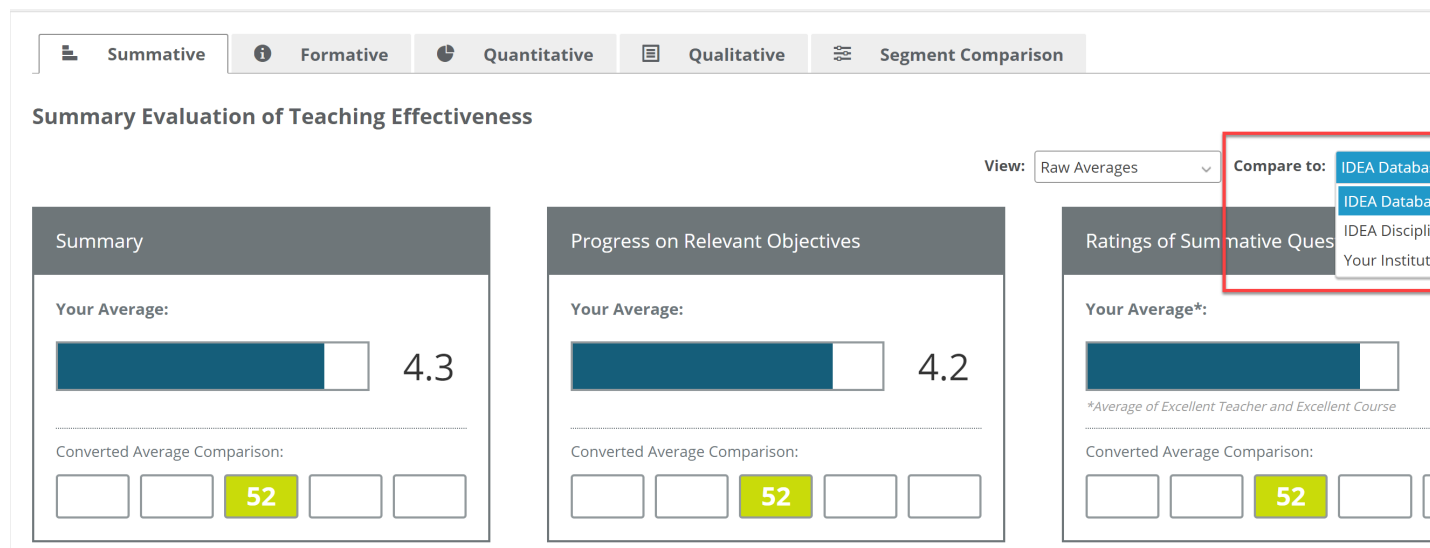

## Information

IDEA provides 3 comparison groups for an instructors course report.

1. IDEA Database
2. IDEA Discipline
3. Your Institution

A drop down menu is available to navigate between the different reports. All norms (IDEA, Discipline, Institutional) are updated annually in September with a 5-year rolling dataset. So each September we add the most current academic year of data and drop of the data that is 6 years old. Each comparison, then, is to data within the most recent five-year period. For further clarification please contact your IDEA representative.

## IDEA Database

Choosing this report allows you to see how this course section compares to all of the other course sections that are in the IDEA database. This comparison is displayed in the Converted Average Comparison area of the report.