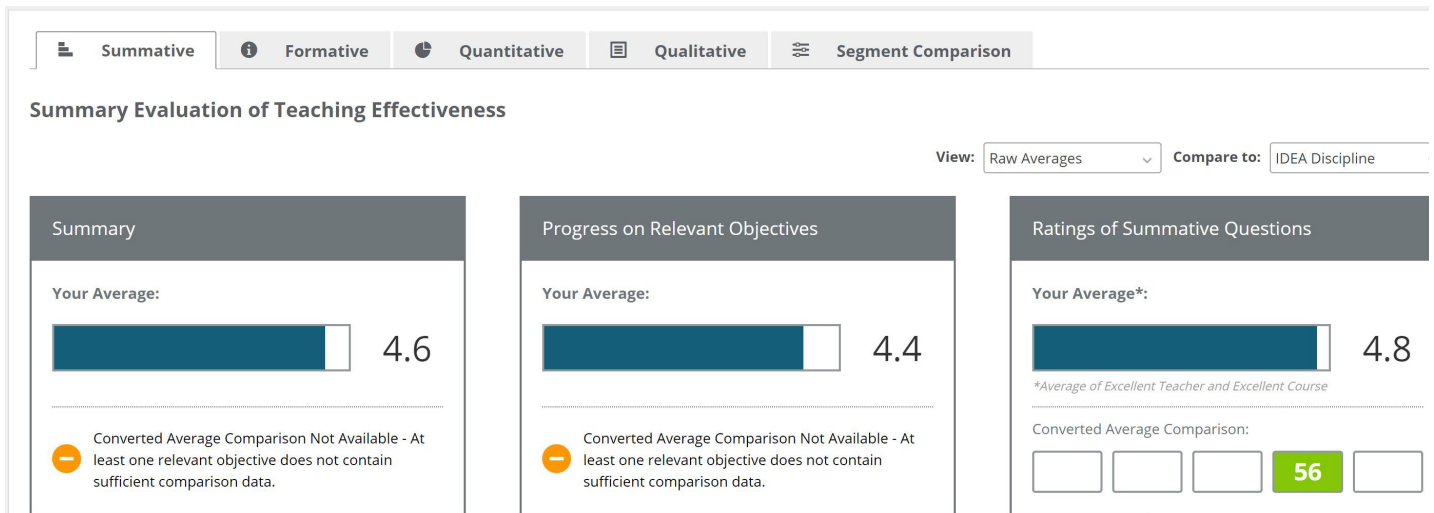

In order to supply this report an institution needs to apply a 2010 Classification of Instructional Programs (CIP) code to each of their Courses. For more information about how to import that data please click [here](#).

IDEA maps CIP codes to an IDEA discipline code.

Choosing this report allows you to see how this course section compares to all of the other course sections in the IDEA database that have associated their course with the same IDEA Discipline code. This comparison is displayed in the Converted Average Comparison area of the report. IDEA needs to have at least 100 course sections with the same Discipline code in order to supply this report. If there is not enough data to supply this report you will see a message like the one below.

Your Institution

Choosing this report allows you to see how this course section compares to all of the other course sections that have been evaluated at your Institution using Anthology Evaluate. This comparison is displayed in the Converted Average Comparison area of the report. Anthology needs to have at least 100 course sections in order to supply this report.

KB Product

Anthology Evaluate

Last Modified Date

Fri May 02 15:47:48 GMT 2025

Title

IDEA Comparison Reports